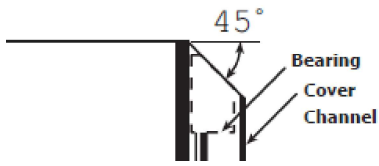

ROTON® ACCESSORIES

HOSPITAL TIP